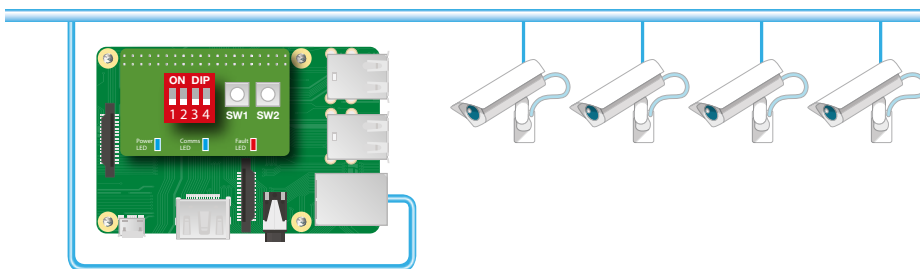

ACT365 VCU

4 Camera Cloud Controller with 1TB Hard Disk

Introduction:

ACT365 VCU is a 4 camera IP controller and includes a 1TB hard disk for CCTV storage. The controller includes a rich set of IP video features including automatic camera discovery, automatic camera configuration and Full HD streaming. ACT365 is capable of managing CCTV security from a single site to multiple sites.

LAN

Benefits:

- No upfront server costs
- No Server maintenance or licensing
- No complicated networking issues
- No IT headaches

ACT365 VCU

4 Camera Cloud Controller with 1TB Hard Disk

Features:

- ✓ 4 Camera channels for Live Recording and Replay (ACT365 VCU support cameras with ONVIF 2.0 profile S and T)
- ✓ Full HD streaming
- ✓ 1TB HDD Included (enough space for 21 days Recording at 720p)
- ✓ Stream and review recorded video associated with events and doors with modern web browser. Manage and control access from anywhere, at any time and on any device (PC, Tablet, smart phone) *requires ACT365ACU
- ✓ Native iOS and Android apps (free to download) on iTunes and Android Play stores
- ✓ Automatic discovery of cameras
- ✓ Automatic camera setup
- ✓ TCP / IP - DHCP / Static IP addresses
- ✓ Status LED's
- ✓ Inbuilt diagnostics and logging
- ✓ Motion events 30 days