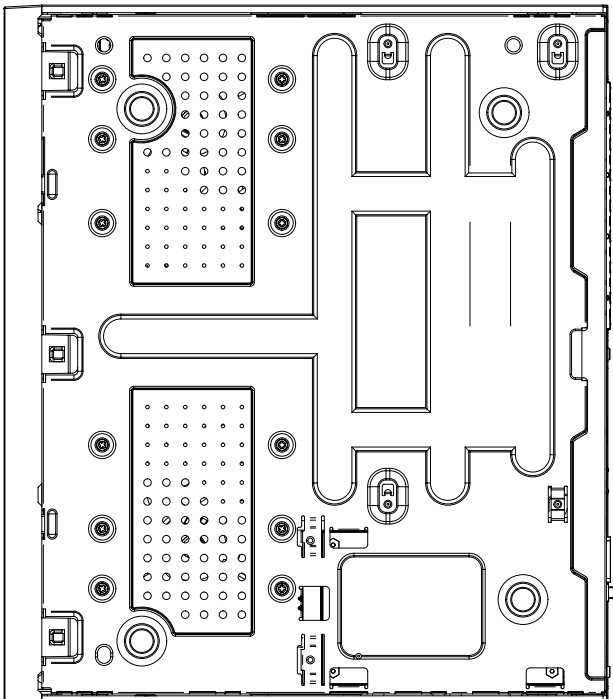

LRN-1610S

16CH 5MP NVR with PoE Switch

Key Features

- Up to 16CH 5MP
- H.265, H.264, MJPEG codec
- 100Mbps network camera recording
- Plug & play by 16 PoE ports
- Up to 2 SATA (12TB)
- HDMI local monitor
- P2P service (QR code connect)

Functions

Camera Setup	Item	IP address, Add profile edit, Bitrate, Compression, GOP, Quality, Camera MD setup, Wisestream, Dynamic GOV/FPS, VA Setup Camera video setup (Simple focus, Brightness/Contrast, Flip/Mirror, IRIS, WDR, D&N, SSNR, Shutter, SSSDR, DIS), Fisheye Dewarping Mode, Hallway View Setup, Camera Webpage
PTZ	Control	Via GUI, Webviewer
Smart phone	Support Model	iOS, Android
	Protocol Support	RTP, RTSP, HTTP, HTTPS, CGI(SUNAPI)
	Control	Live(Multi-Profile Support), Playback
	Max. Remote Users	Search(3), Live Unicast(10)
Redundancy	ARB	Support
Easy configuration		P2P(QR code)
Interface		
HDMI		1EA
Ethernet		RJ-45(10/100/1000BASE-T) x 1 RJ-45(PoE+) x 16
USB		2EA(Front 1, Rear 1)
Power inlet		AC 1EA
System		
System Control		Mouse, IR remocon, Web
Language		English, French, German, Italian, Spanish, Russian, Turkish, Polish, Dutch, Swedish, Czech, Portuguese, Danish, Rumanian, Serbian, Croatian, Hungarian, Greek, Norwegian, Finnish, Korean, Chinese, Japanese, Thai, Vietnamese
Environmental		
Operating Temperature		0°C to +40°C(32°F to 104°F)
Operating Humidity		20% ~ 85% RH
Electrical		
Power Input		100~240VAC±10%
Power Consumption		Max. 158.2W(2HDDs, PoE on) Max. 34.6W(2HDDs, PoE off)
PoE Budget		Max. 130W
Mechanical		
Color / Material		Black / Metal
Dimension (WxHxD)		W370.0 x H44.0 x D320 mm (14.57" x 1.73" x 12.6") (1U)
Weight		2.79Kg (6.15lb)

320 [12.6]

370 [14.57]

45 [1.77]

50.7 [2]

3	파생 MODEL2	
2	파생 MODEL1	
1	BASIC MODEL	'20.01.28
No.	MODEL NAME	LRN-1618R

Unit:mm[inch] SCALE:1/1