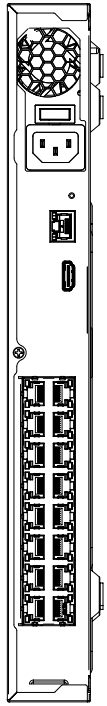

320 [12.6]

370 [14.57]

45 [1.77]

50.7 [2]

3	파생 MODEL2	
2	파생 MODEL1	
1	BASIC MODEL	'20.01.28
No.	MODEL NAME	LRN-1618R

Unit:mm[inch] SCALE:1/1