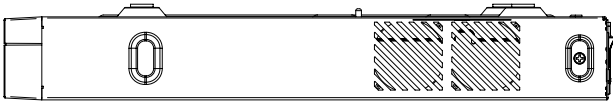

320 [12.6]

370 [14.57]

45 [1.77]

50.7 [2]

3	파생 MODEL2	
2	파생 MODEL1	
1	BASIC MODEL	'20.01.28
No.	MODEL NAME	LRN-1618R

Unit:mm[inch] SCALE:1/1