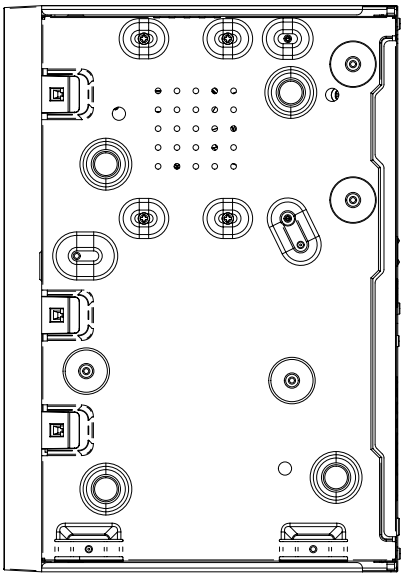

3	파생 MODEL 2	QRN-8205
2	파생 MODEL 1	LRN-8108
1	BASIC MODEL	'19.11.12
No.	MODEL NAME	QRN-811

Unit:mm[inch] SCALE:1/1 Hanwha Techwin

© Hanwha Techwin Co., Ltd. All rights reserved.