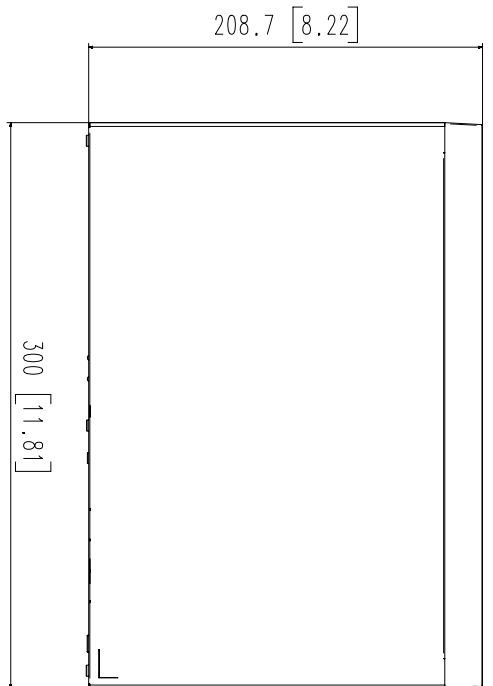

3	파생 MODEL 2	QRN-8205
2	파생 MODEL 1	LRN-8108
1	BASIC MODEL	'19.11.12
No.	MODEL NAME	QRN-811

Unit:mm[inch] SCALE:1/1 Hanwha Techwin

© Hanwha Techwin Co., Ltd. All rights reserved.