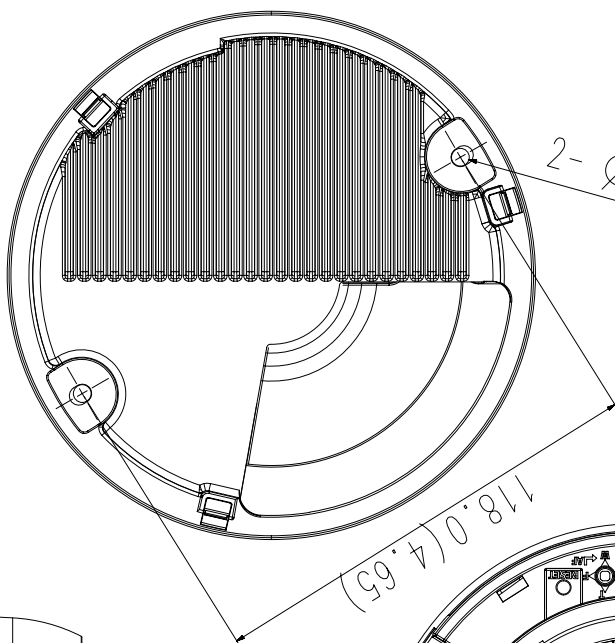

PND-9080R

Unit : mm (inch)