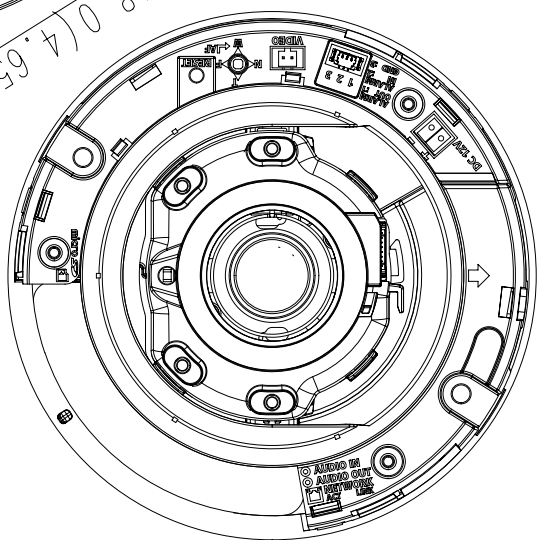

PND-9080R

Unit : mm (inch)