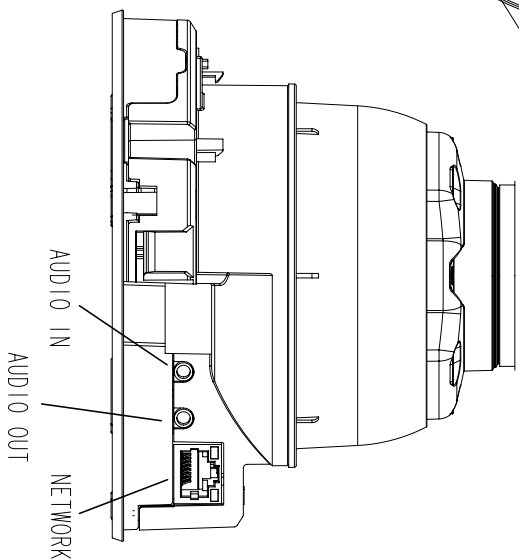

PND-9080R

Unit : mm (inch)