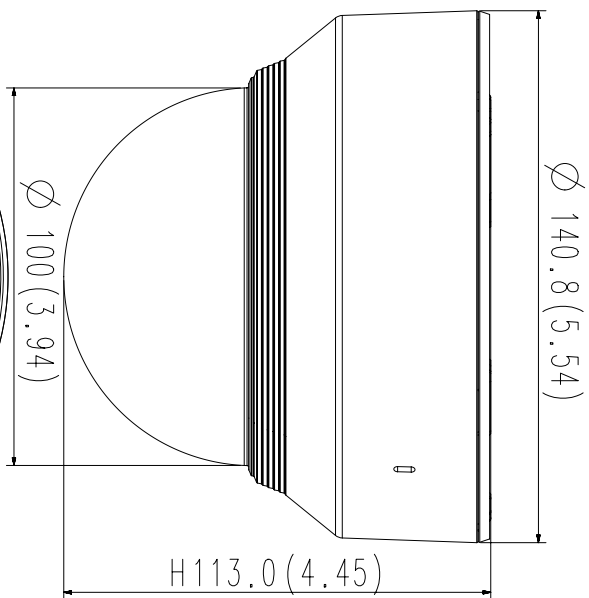

PND-9080R

Unit : mm (inch)