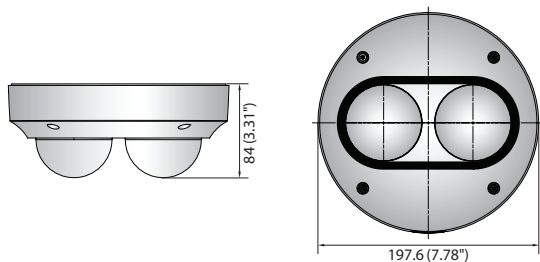

Dimensions

Unit : mm (inch)