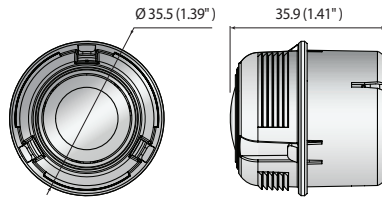

Input Voltage	PoE (IEEE802.3af, Class3)
Power Consumption	PoE : 12.95W, typical 12.00W

MECHANICAL

Color / Material	White / Aluminum
RAL Code	RAL9003
Product dimensions / weight	Ø197.6 x 84mm (7.78x3.31"), 1250g (2.76 lb)
Conduit hole	1/2"
Optional Lens	SLA-5M3700D, SLA-5M4600D, SLA-5M7000D
Hanging mount(Dome)	SBP-201HMW

SLA-5M3700D/5M4600D/5M7000D

Exchangeable 5MP lenses for PNM-9000VD

Dimensions

Unit : mm (inch)

Key Features

- 0.16Lux@Color, B/W
- WDR 120dB, Day&Night (Electrical)
- Selectable lens options
- 3.7 / 4.6 / 7.0mm fixed lens

	SLA-5M3700D	SLA-5M4600D	SLA-5M7000D
VIDEO			
Imaging Device	1/1.8" 5MP CMOS	1/1.8" 5MP CMOS	1/1.8" 5MP CMOS
Effective Pixels	2616(H) x 1976(V)	2616(H) x 1976(V)	2616(H)x1976(V)
Min. Illumination	Color : 0.16Lux (F1.6, 1/30sec, 30IRE) B/W : 0.16Lux (F1.6, 1/30sec, 30IRE)"	Color : 0.16Lux (F1.6, 1/30sec, 30IRE) B/W : 0.16Lux (F1.6, 1/30sec, 30IRE)	Color : 0.16Lux (F1.6, 1/30sec, 30IRE) B/W : 0.16Lux (F1.6, 1/30sec, 30IRE)
LENS			
Focal Length (Zoom Ratio)	3.7mm fixed focal	4.6mm fixed focal	7.0mm fixed focal
Max. Aperture Ratio	F1.6	F1.6	F1.6
Angular Field of View	H : 97.5°, V : 71.9°, D : 126.2°	H : 77.9°, V : 57.9°, D : 98.7°	H : 50.7°, V : 37.8°, D : 63.8°
Lens Type	Fixed focal	Fixed focal	Fixed focal
PAN / TILT / ROTATE			
Pan / Tilt / Rotate Range	-90°~+90° / +36~+73° / -180°~+180°	-90°~+90° / +36~+73° / -180°~+180°	-90°~+90° / +36~+73° / -180°~+180°
OPERATIONAL			
Wide Dynamic Range	120dB	120dB	120dB
Day & Night	Auto (Electrical)	Auto (Electrical)	Auto (Electrical)
MECHANICAL			
Color / Material	Black / Plastic	Black / Plastic	Black / Plastic
Product dimensions / weight	Ø35.5 x 35.9mm (1.40 x 1.41") / 35g (0.08 lb)	Ø35.5 x 35.9mm (1.40 x 1.41") / 35g (0.08 lb)	Ø35.5 x 35.9mm (1.40 x 1.41") / 35g (0.08 lb)