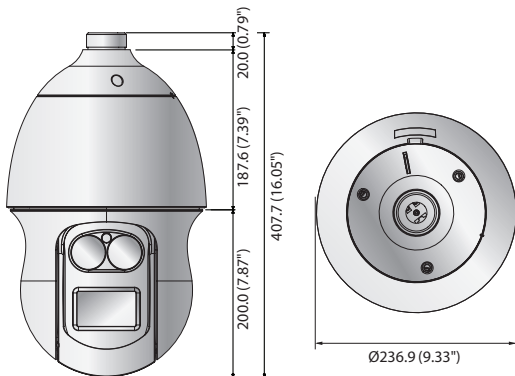

Dimensions

Unit : mm (inch)