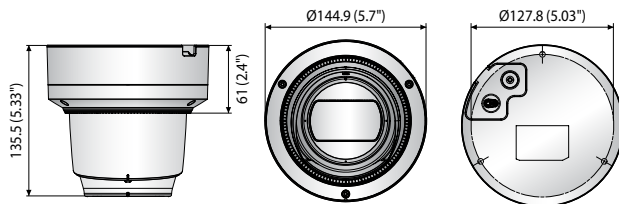

Dimensions

Unit : mm (inch)

Accessories (Optional)

QNE-6080RV / 6080RVW	
VIDEO	
Imaging Device	1 / 2.9" 2.19M CMOS
Total Pixels	2,000(H) x 1,121(V)
Effective Pixels	1,984(H) x 1,105(V)
Scanning System	Progressive
Min. Illumination	Color : 0.095Lux (30IRE), B/W : 0Lux (IR LED On)
S/N Ratio	50dB
LENS TYPE	
Focal Length (Zoom Ratio)	3.2 ~ 10mm (3.1x) motorized varifocal
Max. Aperture Ratio	F1.6
Angular Field of View	H : 104.2°(Wide) ~ 31.2°(Tele) / V : 55.1°(Wide) ~ 17.5°(Tele) / D : 124.3°(Wide) ~ 35.8°(Tele)
Focus Control	Simple focus (Motorized V/F), Manual, Remote control via network
Lens Type	DC Auto Iris
Mount Type	Board type
PAN / TILT / ROTATE	
Pan / Tilt / Rotate Range	0° ~ 350° / 0° ~ 70° / 0° ~ 360°
OPERATIONAL	
IR Viewable Length	30m (98.43ft)
Camera Title	Off / On (Displayed up to 20 characters per line) - W / W : English / Numeric / Special characters - China : English / Numeric / Special / Chinese characters - Common : Multi-line (Max. 5), Color (Grey / Green / Red / Blue / Black / White), Transparency, Auto scale by resolution
Day & Night	True Day & Night
Backlight Compensation	Off / BLC / WDR
Wide Dynamic Range	120dB
Digital Noise Reduction	SSNR (Off / On)
Motion Detection	Off / On (4ea polygonal zones)
Privacy Masking	Off / On (6ea rectangular zones)
Gain Control	Off / Low / Middle / High
White Balance	ATW / AWC / Manual / Indoor / Outdoor
LDC (Lens Distortion Correction)	Off / On (5 levels with min / max)
Electronic Shutter Speed	Minimum / Maximum / Anti flicker
Flip / Mirror	Flip / Mirror / Hallway view
Intelligent Video Analytics	Motion detection with metadata, Tampering, Defocus detection
Alarm I/O	Input 1 / Output 1
Alarm Triggers	Motion detection, Tampering detection, SD card error, NAS error, Alarm input, Defocus detection
Alarm Events	File upload via FTP and E-mail, Local storage recording at event, Notification via E-mail, External output
Pixel Counter	Support (Plug-in viewer only)
NETWORK	
Ethernet	RJ-45 (10/100BASE-T)
Video Compression Format	H.265, H.264, MJPEG
Resolution	1920 x 1080, 1280 x 1024, 1280 x 960, 1280 x 720, 1024 x 768, 800 x 600, 720 x 576, 720 x 480, 640 x 480, 640 x 360, 320 x 240
Max. Framerate	H.265 / H.264 : Max. 30fps at all resolutions, MJPEG : Max. 15fps
Smart Codec	WiseStream
Video Quality Adjustment	H.265 / H.264 : Target bitrate level control, MJPEG : Quality level control
Bitrate control method	H.265 / H.264 : CBR or VBR, MJPEG : VBR
Streaming Capability	Multiple streaming (Up to 3 profiles)
Audio I/O	Line-in
Audio Compression Format	G.711 u-law / G.726 selectable G.726 (ADPCM) 8KHz, G.711 8KHz, G.726 : 16Kbps, 24Kbps, 32Kbps, 40Kbps
Audio Communication	Uni-directional audio
IP	IPv4, IPv6
Protocol	TCP / IP, UDP / IP, RTP (UDP), RTP (TCP), RTCP, RTSP, NTP, HTTP, HTTPS, SSL / TLS, DHCP, PPPoE, FTP, SMTP, ICMP, IGMP, SNMPv1 / v2c / v3 (MIB-2), ARP, DNS, DDNS, QoS, PIM-SM, UPnP, Bonjour
Security	HTTPS (SSL) Login Authentication, Digest Login Authentication IP Address Filtering, User access Log, 802.1X Authentication
Streaming Method	Unicast / Multicast
Max. User Access	6 users at Unicast Mode
Edge storage	micro SD / SDHC / SDXC (Max. 128GB), NAS - Motion images recorded in the SD memory card can be downloaded - Manual recording at local PC
Application Programming Interface	ONVIF Profile S / G, SUNAPI (HTTP API)
Webpage Language	English, Korean, Chinese, French, Italian, Spanish, German, Japanese, Russian, Swedish, Portuguese, Czech, Polish, Turkish, Dutch, Hungary, Greek
Web Viewer	Supported OS : Windows 7, 8.1, 10, Mac OS X 10.9, 10.10, 10.11 Plug-in free Webviewer Supported Browser : Google Chrome 65, Firefox 59 (64bit only), MS Edge 41 Plug-in Webviewer Supported Browser : MS Explore 11, Apple Safari 11 * Mac OS X only
Central Management Software	SmartViewer
ENVIRONMENTAL	
Operating Temperature / Humidity	-30°C ~ +55°C (-22°F ~ +131°F) / Less than 90% RH * Start up should be done at above -20°C (-4°F)
Storage Temperature / Humidity	-30°C ~ +60°C (-22°F ~ +140°F) / Less than 90% RH
Ingress Protection	IP66
Vandal Resistance	IK10
ELECTRICAL	
Input Voltage / Current	PoE (IEEE802.3af, Class3) / 12V DC
Power Consumption	Max. 8.3W (PoE), Max. 7.6W (DC 12V)
MECHANICAL	
Color / Material	Ivory / Metal (QNE-6080RV), White / Metal (QNE-6080RVW)
Dimension	Ø144.9 x 135.5mm (Ø5.70" x 5.33")
Weight	1.3Kg (2.87lb)