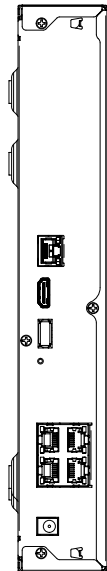

QRN-420S

4CH 8MP NVR with PoE switch

Key Features

- Up to 4CH 8MP resolution
- H.265, H.264, MJPEG codec
- WiseStream support
- 40Mbps network camera recording
- Plug & play by 4 PoE port
- Max. 1 HDD(Up to 6TB)
- HDMI, VGA output
- P2P service(QR code)

Functions

Camera Setup	Item	IP address, Add profile edit, Bitrate, Compression, GOP, Quality, Camera MD setup, Wisestream, Dynamic GOV/FPS, VA Setup Camera video setup (Simple focus, Brightness/Contrast, Flip/Mirror, IRIS, WDR, D&N, SSNR, Shutter, SSSDR, DIS), Fisheye Dewarping Mode, Hallway View Setup, Camera Webpage
PTZ	Control	Via GUI, Webviewer
Smart phone	Support Model	iOS, Android
	Protocol Support	RTP, RTSP, HTTP, HTTPS, CGI(SUNAPI)
	Control	Live(Multi-Profile Support), Playback
	Max. Remote Users	Search(3), Live Unicast(10)
Redundancy	ARB	Support
Easy configuration		P2P(QR code)
Interface		
HDMI		1EA
Ethernet		RJ-45(10/100BASE-T) x 1 RJ-45(PoE+) x 4
USB		2EA(Front 1, Rear 1)
System		
System Control		Mouse, IR remocon, Web
Language		English, French, German, Italian, Spanish, Russian, Turkish, Polish, Dutch, Swedish, Czech, Portuguese, Danish, Rumanian, Serbian, Croatian, Hungarian, Greek, Norwegian, Finnish, Korean, Chinese, Japanese, Thai, Vietnamese
Environmental		
Operating Temperature		0°C to +40°C(32°F to 104°F)
Operating Humidity		20% ~ 85% RH
Electrical		
Power Input		54VDC / 1.20A
Power Consumption		Max. 47W(1HDD, PoE on) Max. 7.4W(1HDD, PoE off)
PoE Budget		Max. 35W
Mechanical		
Color / Material		Black / Metal
Dimension (WxHxD)		W300.0 x H47.1 x D208.4 mm (11.8" x 1.85" x 8.2") (1U)
Weight		0.99Kg (2.18lb)

208.7 [8.22]

300 [11.81]

47 [1.85]

51.9 [2.04]

3	파생 MODEL 2	QRN-4205
2	파생 MODEL 1	LRN-4108
1	BASIC MODEL	'19.11.12
No.	MODEL NAME	QRN-411

Unit:mm[inch]

SCALE: 1/1

Hanwha Techwin