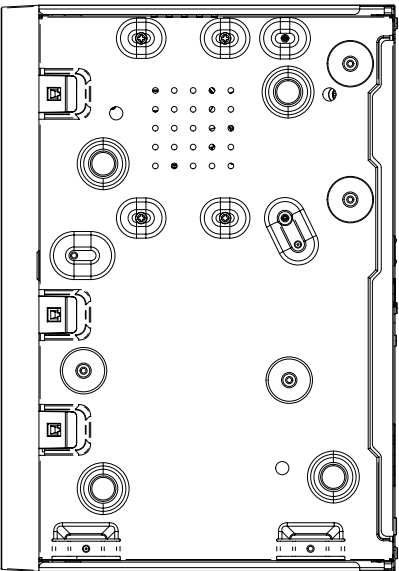

Functions

Camera Setup	Item	IP address, Add profile edit, Bitrate, Compression, GOP, Quality, Camera MD setup, Wisestream, Dynamic GOV/FPS, VA Setup Camera video setup (Simple focus, Brightness/Contrast, Flip/Mirror, IRIS, WDR, D&N, SSNR, Shutter, SSSDR, DIS), Fisheye Dewarping Mode, Hallway View Setup, Camera Webpage
PTZ	Control	Via GUI, Webviewer
Smart phone	Support Model	iOS, Android
	Protocol Support	RTP, RTSP, HTTP, HTTPS, CGI(SUNAPI)
	Control	Live(Multi-Profile Support), Playback
	Max. Remote Users	Search(3), Live Unicast(10)
Redundancy	ARB	Support
Easy configuration		P2P(QR code)
Interface		
HDMI		1EA
Ethernet		RJ-45(10/100BASE-T) x 1 RJ-45(PoE+) x 4
USB		2EA(Front 1, Rear 1)
System		
System Control		Mouse, IR remocon, Web
Language		English, French, German, Italian, Spanish, Russian, Turkish, Polish, Dutch, Swedish, Czech, Portuguese, Danish, Rumanian, Serbian, Croatian, Hungarian, Greek, Norwegian, Finnish, Korean, Chinese, Japanese, Thai, Vietnamese
Environmental		
Operating Temperature		0°C to +40°C(32°F to 104°F)
Operating Humidity		20% ~ 85% RH
Electrical		
Power Input		54VDC / 1.20A
Power Consumption		Max. 47W(1HDD, PoE on) Max. 7.4W(1HDD, PoE off)
PoE Budget		Max. 35W
Mechanical		
Color / Material		Black / Metal
Dimension (WxHxD)		W300.0 x H47.1 x D208.4 mm (11.8" x 1.85" x 8.2") (1U)
Weight		0.99Kg (2.18lb)

208.7 [8.22]

300 [11.81]

47 [1.85]

51.9 [2.04]

3	파생 MODEL 2	QRN-4205
2	파생 MODEL 1	LRN-4108
1	BASIC MODEL	'19.11.12
No.	MODEL NAME	QRN-411

Unit:mm[inch]

SCALE: 1/1

Hanwha Techwin