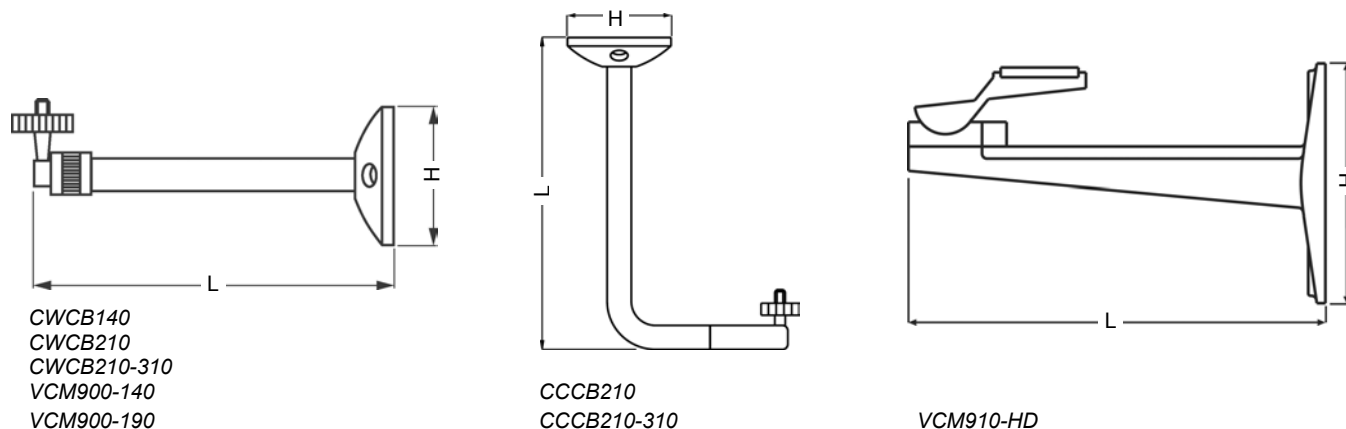

## Camera mounts wall and ceiling brackets

---

- Easy installation of the camera directly onto the bracket
- 360° positioning range
- Suitable for wall or ceiling mounting of cameras
- Attractive design

These camera mounts are suitable for indoor mounting of CCTV cameras. Together with a robust aluminium material, finished with epoxy powder-coat, they feature a solid binding screw with ball joint which enables the camera to be pointed at any direction.

## Dimensions

## Technical data

	CWCB140	CWCB210	CWCB210-310	VCM900-140	VCM900-190	CCCB210	CCCB210-310	VCM910-HD
L (mm)	140	210	210 – 310	140	190	210	210 – 310	170
Fitting base (H x W)	56 x 56mm	54 x 54mm	54 x 54mm	60 x 60mm	60 x 60mm	54 x 54mm	54 x 54mm	98 x 40mm
Material	aluminium	aluminium	aluminium	aluminium	aluminium	aluminium	aluminium	aluminium
Colour	silver	grey	grey	off-white	off-white	grey	grey	off-white
Loading capacity	2 kg	2 kg	2 kg	1 kg	1 kg	2 kg	2 kg	5 kg
Wall mount	✓	✓	✓	✓	✓			✓
Ceiling mount	✓	✓	✓	✓	✓	✓	✓	✓