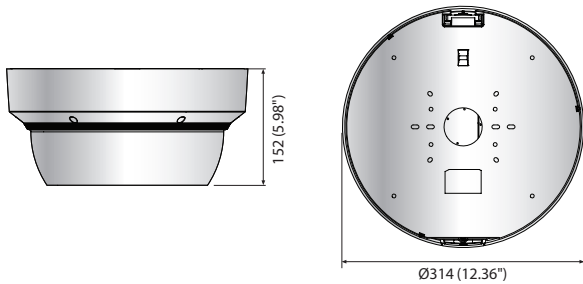

## Key Features

- 4ea x 2560 x 1920 resolution (Max. 20MP)
- 4ea x 3.6 ~ 9.4mm (2.6x) motorized varifocal lens
- 4ea x Max. 30fps@5M (H.265, H.264)
- Digital image stabilization with built-in gyro sensor
- H.265, H.264, MJPEG codec supported
- Day & Night (ICR), WDR (120dB)
- Motion detection, tampering, advanced video analytics
- microSD / SDHC / SDXC memory slot, WiseStreamII support

## Dimensions

Unit : mm (inch)